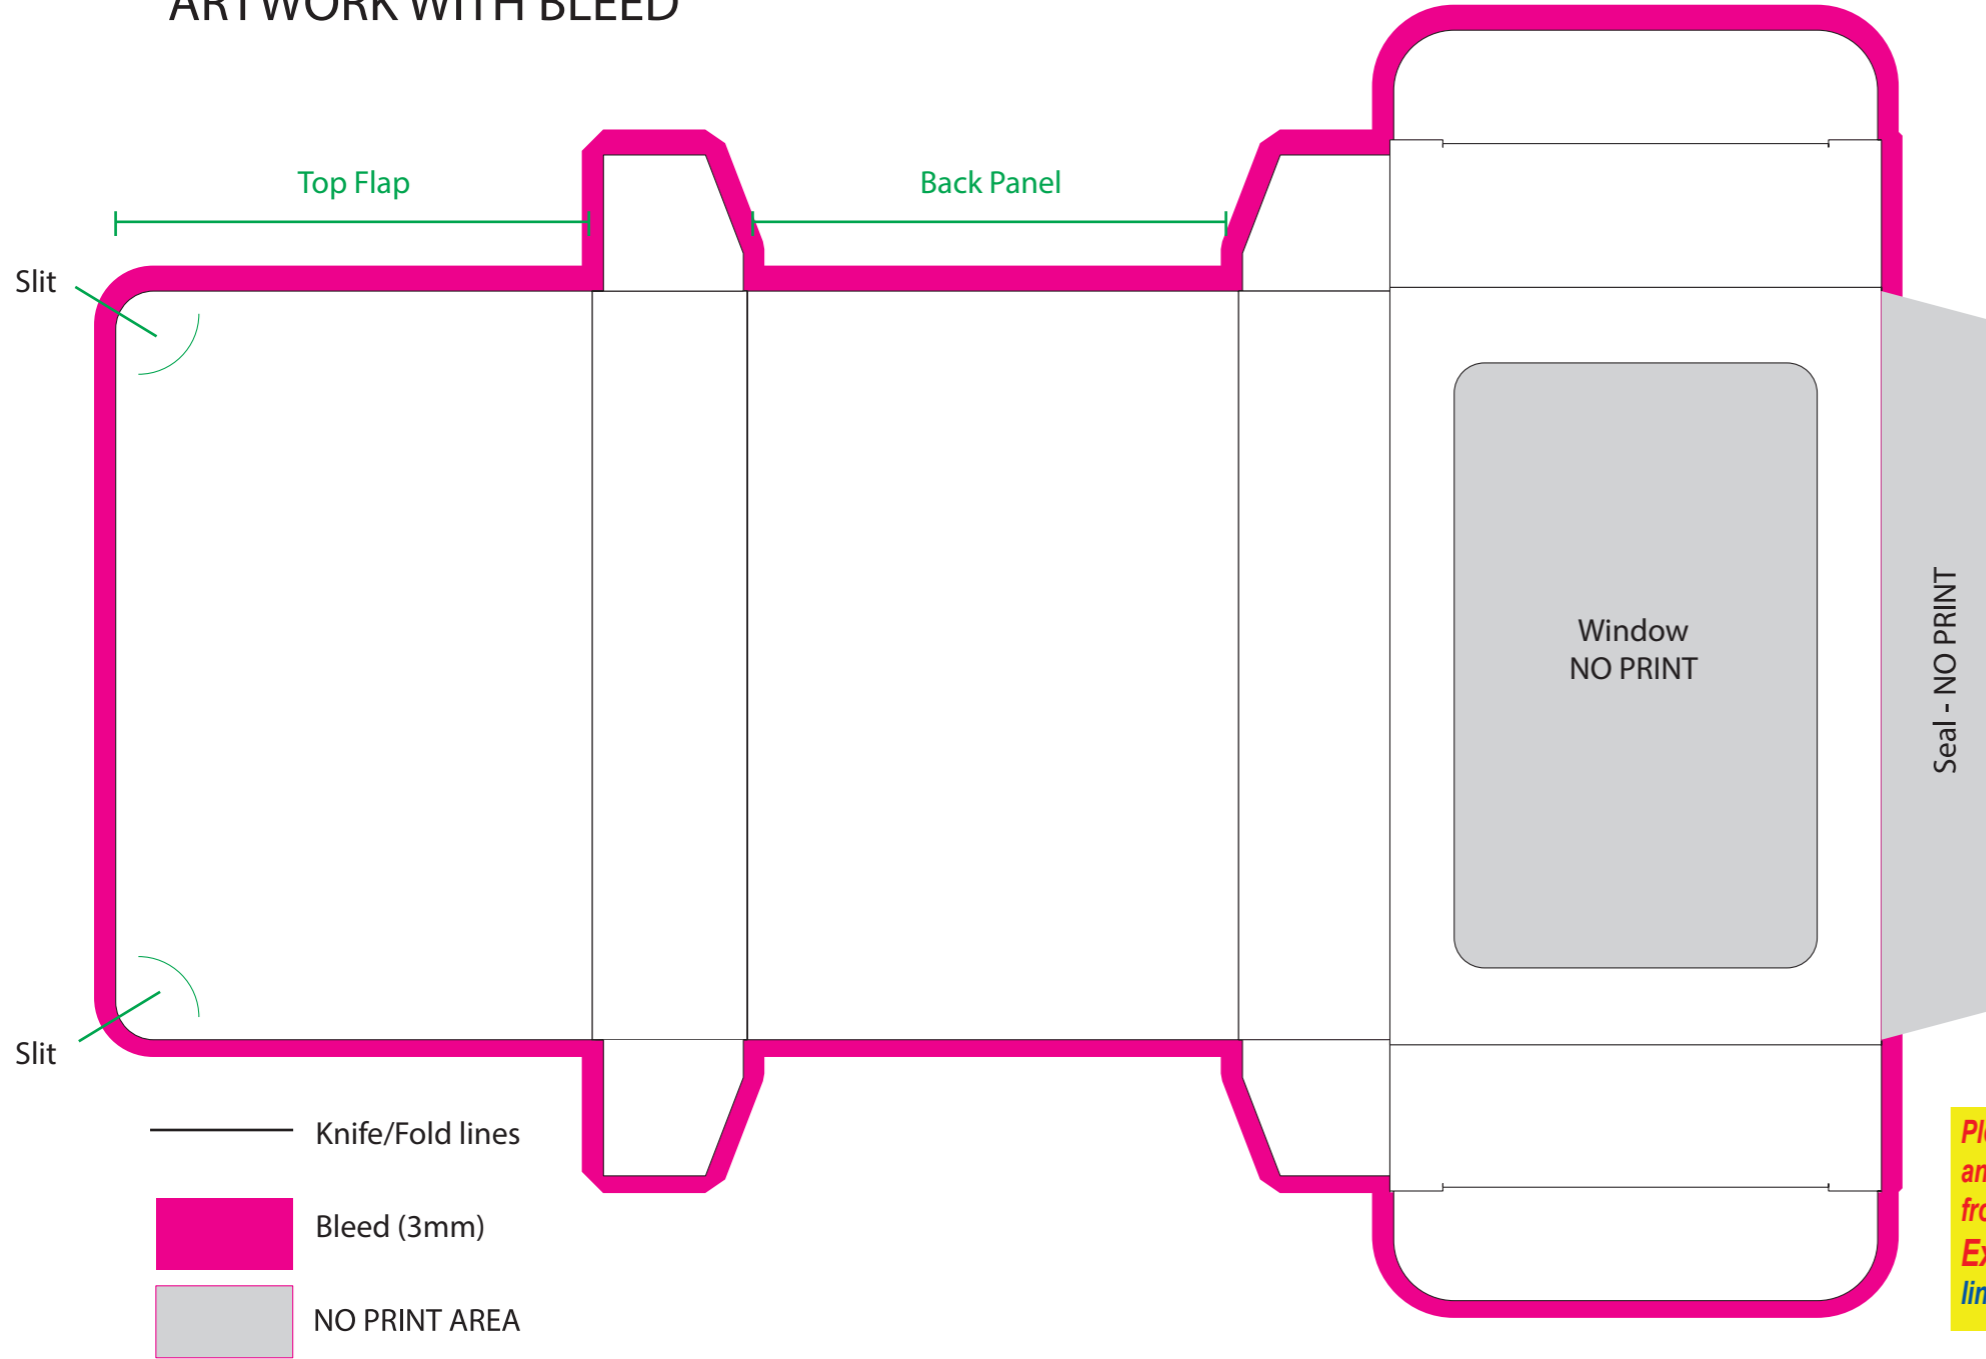

SCALE 100%
ARTWORK WITH BLEED

Image Impression Only
NOT TO SCALE

Please note: Wrappers are printed digitally, please provide PMS colours if a close match is crucial and please inform us of this when ordering. If PMS colours are not provided we will print directly from the file and resulting print will be taken as correct. Not all PMS colours can be matched. Exact PMS colour match is NOT guaranteed. It is highly recommended that editable linework is provided, without this we cannot be held responsible for colour discrepancies

Product Code : CC069HPRINT

Description : Full Colour Printed Bizcard Box filled with Skittles 50G
 Order# :
 Company Name :
 Contact :
 Print Colour : **Customer must provide PMS Colour print guide**
 Quantity :
 Delivery Date :